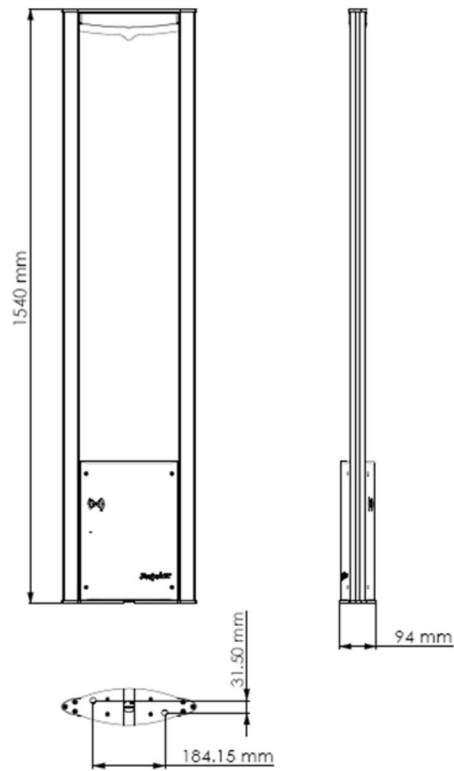

Evolve Remote Systems

Evolve P30
(formerly Classic IP Street SSB)

Figure A.6 P30 Antenna

Primary and Secondary model P30 antennas have the same dimensions.

Evolve G30
(formerly Classic IP Style SSB)

Figure A.7 G30 Antenna with Evolve/S10 Chassis