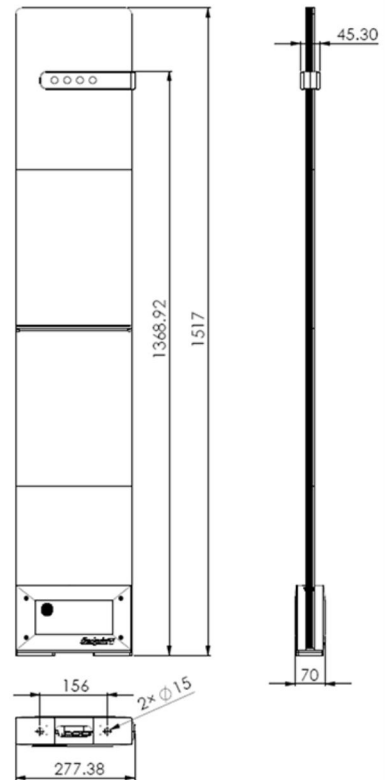

Evolve Remote Systems

Evolve P30
(formerly Classic IP Street SSB)

Figure A.6 P30 Antenna

Primary and Secondary model P30 antennas have the same dimensions.

Evolve G30
(formerly Classic IP Style SSB)

Figure A.7 G30 Antenna with Evolve/S10 Chassis